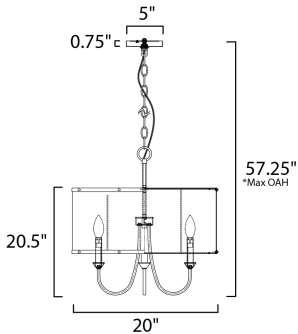

\*max overall height

**MEASUREMENTS**

- DIMENSION : 20" W x 20.5" H
- MAX OAH : 57.25" OAH
- CANOPY : 5" W x 0.75" H x 5" L
- HANGING WEIGHT : 5.51 lb

**LAMPING**

- INPUT VOLTAGE : 120V
- BULB : 4 x 40W Incandescent E12 Candelabra , 160W Total
- BULB INCLUDED : (Not Included)
- DIMMABLE : Y