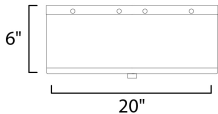

MEASUREMENTS

DIMENSION : 19.75" W x 6.25" H
 CANOPY : 10" W x 0.5" H x 10" L
 HANGING WEIGHT : 4.63 lb

LAMPING

INPUT VOLTAGE : 120V
 BULB : 4 x 60W Incandescent E26 Medium , 240W Total
 BULB INCLUDED : (Not Included)
 DIMMABLE : Y