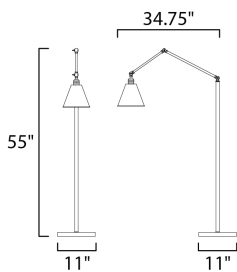

#### MEASUREMENTS

DIMENSION : 34.75" L x 11" W x 55" H  
HANGING WEIGHT : 17.82 lb