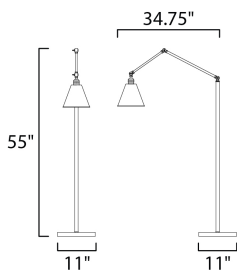

#### MEASUREMENTS

DIMENSION : 34.75" L x 11" W x 55" H  
HANGING WEIGHT : 17.82 lb