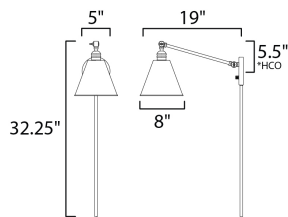

LAMPING

INPUT VOLTAGE : 120V
BULB : 1 x 100W Incandescent E26 Medium , 100W Total
BULB INCLUDED : (Not Included)
DIMMABLE : High Low Switch
LIGHTING_DIRECTION : Directional