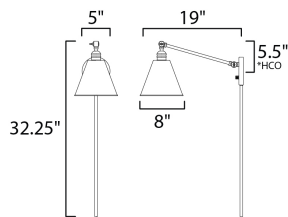

PRODUCT DESCRIPTION

Direct the light exactly where you want it using the articulated arms and metal shades of the Library series. At the backplate, the arm pivots left/right and up/down to direct the light. Additional articulated arms angle the shade or extend/contract the distance of the light source from the wall. Available in Polished Nickel, Black and Heritage Brass finishes, the Library collection evokes industrial era classicism perfect for use as a task light or accent light. Complimentary table and floor lamps complete the collection.

MEASUREMENTS

DIMENSION : 8" W x 32.25" H x 19" Ext
MAX OAH : 5" W x 5" H
HANGING WEIGHT : 3.08 lb

LAMPING

INPUT VOLTAGE : 120V
BULB : 1 x 100W Incandescent E26 Medium , 100W Total
BULB INCLUDED : (Not Included)
DIMMABLE : High Low Switch
LIGHTING_DIRECTION : Directional

FINISHES OPTION

- Black (BK)
- Heritage (HR)
- Polished Nickel (PN)

MATERIAL

Brass, Steel

RATINGS

cETLus
Dry Location

ADDITIONAL

INSTALL UP/DOWN: Down
OPERATING TEMPERATURE:
-20°C (-4°F), 40°C (104°F)

Always consult a qualified electrician before installing any lighting product.