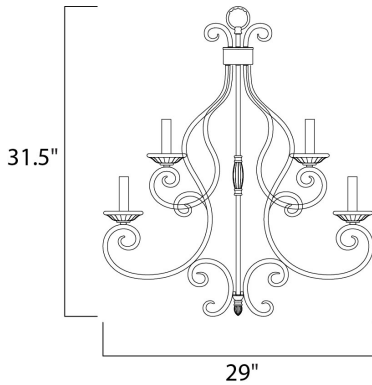

PRODUCT DESCRIPTION

This decorative classic in Oil Rubbed Bronze finish is both dramatic and subtle, with or without shades.

MEASUREMENTS

DIMENSION : 29" L x 29" W x 31.5" H
 CANOPY : 5.12" W x 1" H x 5.12" L
 HANGING WEIGHT : 19.53 lb

LAMPING

INPUT VOLTAGE : 120V
 BULB : 9 x 60W Incandescent E12 Candelabra , 540W Total
 BULB INCLUDED : (Not Included)
 DIMMABLE : Yes

FINISHES OPTION

 Oil Rubbed Bronze (OI)

MATERIAL

Steel, Glass

RATINGS

cULus
 Dry Location