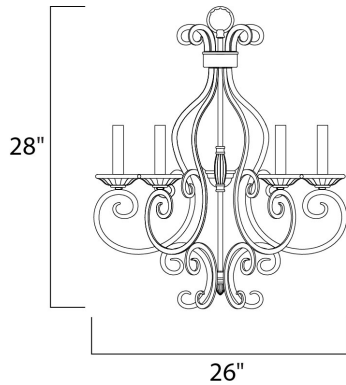

PRODUCT DESCRIPTION

This decorative classic in Oil Rubbed Bronze finish is both dramatic and subtle, with or without shades.

MEASUREMENTS

DIMENSION : 26" L x 26" W x 28" H
 CANOPY : 5.12" W x 1" H x 5.12" L
 HANGING WEIGHT : 12.13 lb

LAMPING

INPUT VOLTAGE : 120V
 BULB : 5 x 60W Incandescent E12 Candelabra , 300W Total
 BULB INCLUDED : (Not Included)
 DIMMABLE : Yes

FINISHES OPTION

 Oil Rubbed Bronze (OI)

MATERIAL

Steel, Glass

RATINGS

cULus
 Dry Location