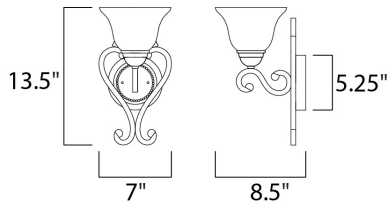

PRODUCT DESCRIPTION

This decorative classic in Oil Rubbed Bronze finish is both dramatic and subtle, with or without shades.

MEASUREMENTS

DIMENSION : 7" W x 13.5" H x 8.5" Ext
 MAX OAH : 5.35" W x 5.35" H
 HANGING WEIGHT : 3.53 lb