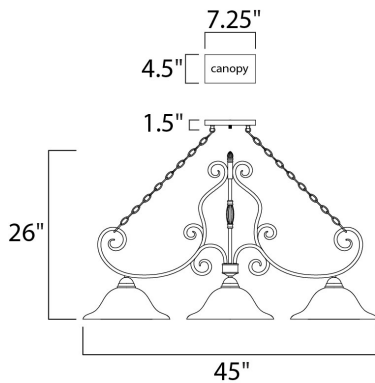

**PRODUCT DESCRIPTION**

This decorative classic in Oil Rubbed Bronze finish is both dramatic and subtle, with or without shades.

**MEASUREMENTS**

DIMENSION : 45" L x 13" W x 26" H  
 CANOPY : 4.45" W x 0.79" H x 7.92" L  
 HANGING WEIGHT : 17.41 lb