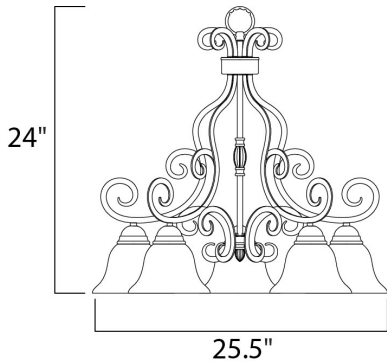

PRODUCT DESCRIPTION

This decorative classic in Oil Rubbed Bronze finish is both dramatic and subtle, with or without shades.

MEASUREMENTS

DIMENSION : 25.5" L x 25.5" W x 24" H
 HANGING WEIGHT : 15.96 lb

LAMPING

INPUT VOLTAGE : 120V
 BULB : 5 x 60W Incandescent E26 Medium , 300W Total
 BULB INCLUDED : (Not Included)
 DIMMABLE : Yes

FINISHES OPTION

 Oil Rubbed Bronze (OI)

GLASS

Frosted Ivory Fl

MATERIAL

Steel, Glass