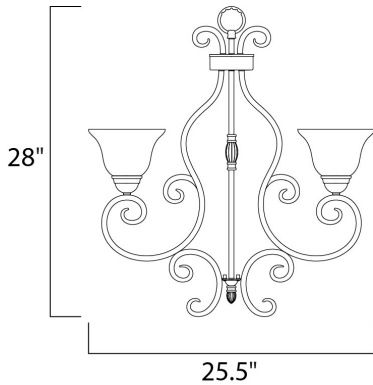

PRODUCT DESCRIPTION

This decorative classic in Oil Rubbed Bronze finish is both dramatic and subtle, with or without shades.

MEASUREMENTS

DIMENSION : 25.5" L x 25.5" W x 28" H
 HANGING WEIGHT : 17.64 lb

LAMPING

INPUT VOLTAGE : 120V
 BULB : 5 x 60W Incandescent E26 Medium , 300W Total
 BULB INCLUDED : (Not Included)
 DIMMABLE : Yes

FINISHES OPTION

 Oil Rubbed Bronze (OI)

GLASS

Frosted Ivory FI

MATERIAL

Steel, Glass