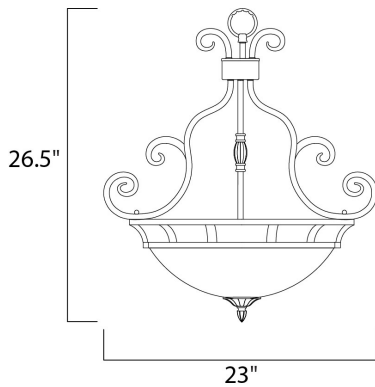

PRODUCT DESCRIPTION

This decorative classic in Oil Rubbed Bronze finish is both dramatic and subtle, with or without shades.

MEASUREMENTS

DIMENSION : 23" L x 23" W x 26.5" H
 HANGING WEIGHT : 13.62 lb

LAMPING

INPUT VOLTAGE : 120V
 BULB : 3 x 60W Incandescent E26 Medium , 180W Total
 BULB INCLUDED : (Not Included)
 DIMMABLE : Yes

FINISHES OPTION

 Oil Rubbed Bronze (OI)

GLASS

Frosted Ivory FI

MATERIAL

Steel, Glass