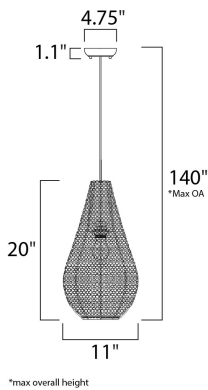

MEASUREMENTS

DIMENSION : 11" L x 11" W x 20" H
 MAX OAH : 140" OAH
 CANOPY : 4.75" W x 1.1" H x 4.75" L
 HANGING WEIGHT : 4.14 lb

LAMPING

INPUT VOLTAGE : 120V
 BULB : 1 x 60W Incandescent E26 Medium , 60W Total
 BULB INCLUDED : (Not Included)
 DIMMABLE : Yes

FINISHES OPTION

-  Copper
-  Polished Chrome

MATERIAL

Aluminum, Steel

RATINGS

Dry Location

ADDITIONAL

SLOPE: 120
 OPERATING TEMPERATURE:
 -20°C (-4°F), 40°C (104°F)