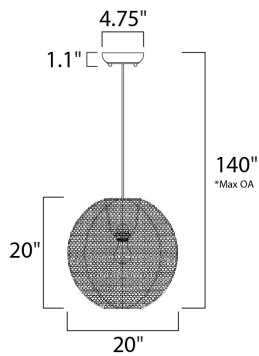

*max overall height

MEASUREMENTS

DIMENSION : 20" L x 20" W x 20" H
 MAX OAH : 140" OAH
 HANGING WEIGHT : 6.6 lb

LAMPING

INPUT VOLTAGE : 120V
 BULB : 1 x 60W Incandescent E26 Medium , 60W Total
 BULB INCLUDED : (Not Included)
 DIMMABLE : Yes

FINISHES OPTION

-  Copper
-  Polished Chrome

MATERIAL

Aluminum, Steel

RATINGS

Dry Location

ADDITIONAL

SLOPE: 120
 OPERATING TEMPERATURE:
 -20°C (-4°F), 40°C (104°F)