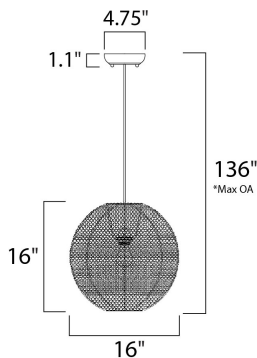

FINISHES OPTION

-  Copper (CP)
-  Polished Chrome (PC)

MATERIAL

Aluminum, Steel

RATINGS

Dry Location

ADDITIONAL

SLOPE: 120
 OPERATING TEMPERATURE:
 -20°C (-4°F), 40°C (104°F)

MEASUREMENTS

- DIMENSION : 16" L x 16" W x 16" H
- MAX OAH : 136" OAH
- CANOPY : 4.75" W x 1.1" H x 4.75" L
- HANGING WEIGHT : 4.4 lb

LAMPING

- INPUT VOLTAGE : 120V
- BULB : 1 x 60W Incandescent E26 Medium , 60W Total
- BULB INCLUDED : (Not Included)
- DIMMABLE : Standard Dimmer