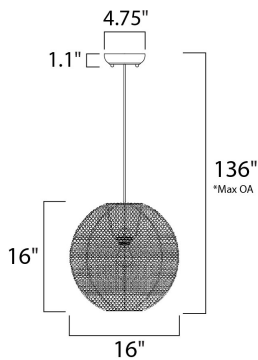

FINISHES OPTION

 Copper (CP)

MATERIAL

Aluminum, Steel

RATINGS

Dry Location

ADDITIONAL

SLOPE: 120
 OPERATING TEMPERATURE:
 -20°C (-4°F), 40°C (104°F)

*max overall height

MEASUREMENTS

DIMENSION : 16" L x 16" W x 16" H
 MAX OAH : 136" OAH
 HANGING WEIGHT : 4.4 lb

LAMPING

INPUT VOLTAGE : 120V
 BULB : 1 x 60W Incandescent E26 Medium , 60W Total
 BULB INCLUDED : (Not Included)
 DIMMABLE : Standard Dimmer