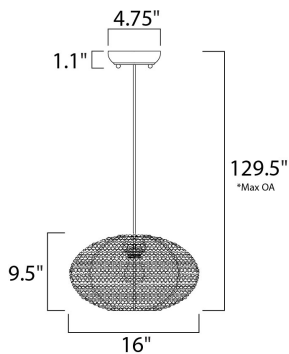

MEASUREMENTS

- DIMENSION : 16" L x 16" W x 9.5" H
- MAX OAH : 129.5" OAH
- CANOPY : 4.75" W x 1.1" H x 4.75" L
- HANGING WEIGHT : 4.95 lb

LAMPING

- INPUT VOLTAGE : 120V
- BULB : 1 x 60W Incandescent E26 Medium , 60W Total
- BULB INCLUDED : (Not Included)
- DIMMABLE : Yes