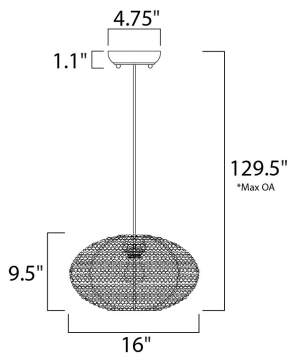

*max overall height

MEASUREMENTS

DIMENSION : 16" L x 16" W x 9.5" H
 MAX OAH : 129.5" OAH
 HANGING WEIGHT : 4.95 lb

LAMPING

INPUT VOLTAGE : 120V
 BULB : 1 x 60W Incandescent E26 Medium , 60W Total
 BULB INCLUDED : (Not Included)
 DIMMABLE : Yes

FINISHES OPTION

 Copper (CP)

MATERIAL

Aluminum, Steel

RATINGS

Dry Location

ADDITIONAL

SLOPE: 120
 OPERATING TEMPERATURE:
 -20°C (-4°F), 40°C (104°F)