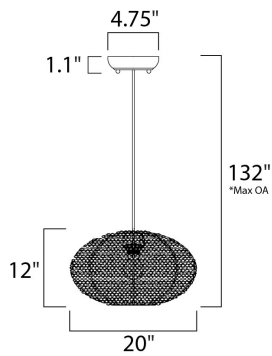

*max overall height

MEASUREMENTS

- DIMENSION : 20" L x 20" W x 12" H
- MAX OAH : 132" OAH
- CANOPY : 4.75" W x 1.1" H x 4.75" L
- HANGING WEIGHT : 5.61 lb

LAMPING

- INPUT VOLTAGE : 120V
- BULB : 1 x 60W Incandescent E26 Medium , 60W Total
- BULB INCLUDED : (Not Included)
- DIMMABLE : Yes

FINISHES OPTION

- Copper (CP)
- Polished Chrome (PC)

MATERIAL

Aluminum, Steel

RATINGS

Dry Location

ADDITIONAL

SLOPE: 120
 OPERATING TEMPERATURE:
 -20°C (-4°F), 40°C (104°F)