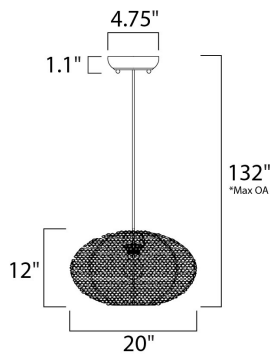

\*max overall height

**MEASUREMENTS**

DIMENSION : 20" L x 20" W x 12" H  
 MAX OAH : 132" OAH  
 HANGING WEIGHT : 5.61 lb

**LAMPING**

INPUT VOLTAGE : 120V  
 BULB : 1 x 60W Incandescent E26 Medium , 60W Total  
 BULB INCLUDED : (Not Included)  
 DIMMABLE : Yes

**FINISHES OPTION**

-  Copper (CP)
-  Polished Chrome (PC)

**MATERIAL**

Aluminum, Steel

**RATINGS**

Dry Location

**ADDITIONAL**

SLOPE: 120  
 OPERATING TEMPERATURE:  
 -20°C (-4°F), 40°C (104°F)