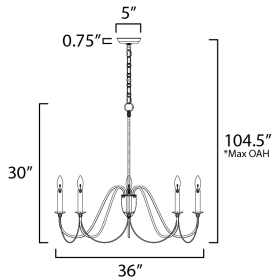

FINISHES OPTION

-  Chestnut Bronze (CHB)
-  Gold Leaf (GL)

MATERIAL

Steel

RATINGS

cULus
Dry Location

ADDITIONAL

SLOPE: 90
OPERATING TEMPERATURE:
-20°C (-4°F), 40°C (104°F)

MEASUREMENTS

- DIMENSION : 36" W x 30" H
- MAX OAH : 104.5" OAH
- CANOPY : 5" W x 0.75" H x 5" L
- HANGING WEIGHT : 8.77 lb

LAMPING

- INPUT VOLTAGE : 120V
- BULB : 8 x 60W Incandescent E12 Candelabra , 480W Total
- BULB INCLUDED : (Not Included)
- DIMMABLE : Y