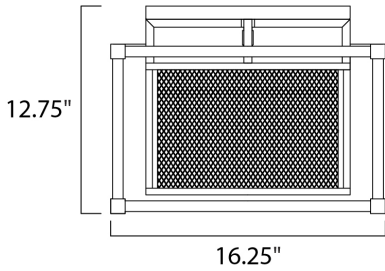

PRODUCT DESCRIPTION

Industrial meets contemporary in this striking collection. Metal mesh finished in a matte Black gives amazing contrast to the Polished Nickel frame. This refined design gives that element of uniqueness to any room decor.

MEASUREMENTS

DIMENSION : 16.25" W x 12.75" H
 MAX OAH :
 CANOPY : 12" W x 0.75" H x 12" L
 HANGING WEIGHT : 13.67 lb

LAMPING

INPUT VOLTAGE : 120V
 BULB : 4 x 60W Incandescent E26 Medium , 240W Total
 BULB INCLUDED : (Not Included)
 DIMMABLE : Yes

FINISHES OPTION

 Black / Polished Nickel (BKPN)

MATERIAL

Steel

RATINGS

cULus
 Dry Location

ADDITIONAL

ADJUSTABLE
 SLOPE: 120
 OPERATING TEMPERATURE:
 -20°C (-4°F), 40°C (104°F)