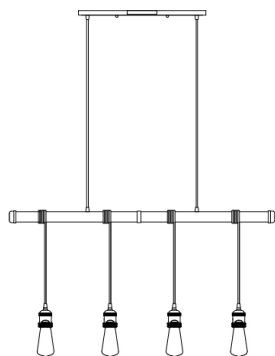

PRODUCT DESCRIPTION

Cords of Black fabric support metal sockets finished in a natural Antique Brass allow you to create unique and fun lighting. All except the single pendant are supplied with hangers that attach to the ceiling to allow you to swag each socket. There are a number of optional bulbs to choose from.

FINISHES OPTION

 Weathered Zinc (WZ)

MATERIAL

Steel

RATINGS

cETLus
Dry Location

ADDITIONAL

SLOPE: 120
OPERATING TEMPERATURE:
-20°C (-4°F), 40°C (104°F)

MEASUREMENTS

DIMENSION : 40.5" L x 4.5" W x 17.75" H
 MAX OAH : 144.5" OAH
 CANOPY : 4.5" W x 1.25" H x 19.5" L
 HANGING WEIGHT : 8.8 lb
 WIRE LENGTH : 120"

LAMPING

INPUT VOLTAGE : 120V
 BULB : 4 x 60W Incandescent E26 Medium , 240W Total
 BULB INCLUDED : (Not Included)
 DIMMABLE : Yes