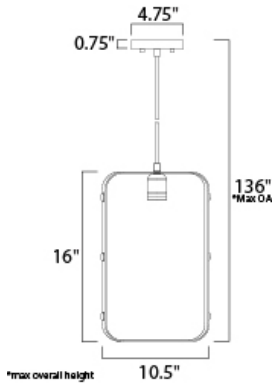

**MEASUREMENTS**

- DIMENSION : 10.5" W x 16" H
- MAX OAH : 136" OAH
- CANOPY : 4.75" W x 0.75" H
- HANGING WEIGHT : 1.2 lb

**LAMPING**

- INPUT VOLTAGE : 120V
- BULB : 1 x 60W Incandescent E26 Medium , 60W Total
- BULB INCLUDED : (Not Included)
- DIMMABLE : Yes