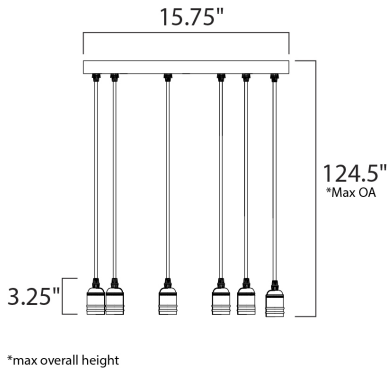

**MEASUREMENTS**

DIMENSION : 15.75" L x 15.75" W x 3.25" H  
 MAX OAH : 124.5" OAH  
 CANOPY : 15.75" W x 1" H x 15.75" L  
 HANGING WEIGHT : 7.48 lb  
 WIRE LENGTH : 120"

**LAMPING**

INPUT VOLTAGE : 120V  
 BULB : 8 x 60W Incandescent E26 Medium , 480W Total  
 BULB INCLUDED : (Not Included)  
 DIMMABLE : Yes

**FINISHES OPTION**

Black / Antique Brass (BKAB)

**MATERIAL**

Steel, Aluminum

**RATINGS**

cETLus  
 Dry Location

**ADDITIONAL**

SLOPE: 120  
 OPERATING TEMPERATURE:  
 -20°C (-4°F), 40°C (104°F)