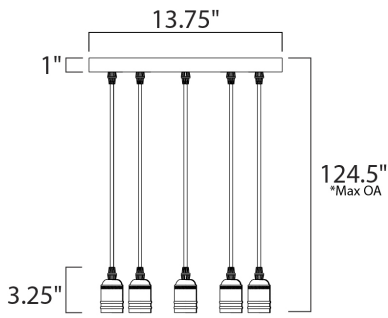

\*max overall height

**MEASUREMENTS**

- DIMENSION : 13.75" L x 13.75" W x 3.25" H
- MAX OAH : 124.5" OAH
- CANOPY : 13.75" W x 1" H x 13.75" L
- HANGING WEIGHT : 5.5 lb
- WIRE LENGTH : 120"

**LAMPING**

- INPUT VOLTAGE : 120V
- BULB : 5 x 60W Incandescent E26 Medium , 300W Total
- BULB INCLUDED : (Not Included)
- DIMMABLE : Yes

**FINISHES OPTION**

Black / Antique Brass (BKAB)

**MATERIAL**

Steel, Aluminum

**RATINGS**

cETLus  
Dry Location

**ADDITIONAL**

SLOPE: 120  
OPERATING TEMPERATURE:  
-20°C (-4°F), 40°C (104°F)