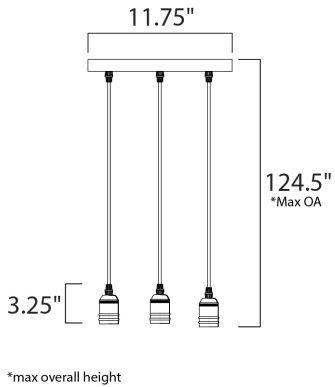

MEASUREMENTS

- DIMENSION : 11.75" L x 11.75" W x 3.25" H
- MAX OAH : 124.5" OAH
- CANOPY : 11.75" W x 1" H x 11.75" L
- HANGING WEIGHT : 3.3 lb
- WIRE LENGTH : 120"

LAMPING

- INPUT VOLTAGE : 120V
- BULB : 3 x 60W Incandescent E26 Medium , 180W Total
- BULB INCLUDED : (Not Included)
- DIMMABLE : Yes

FINISHES OPTION

-  Black / Antique Brass (BKAB)

MATERIAL

Steel, Aluminum

RATINGS

cETLus
Dry Location

ADDITIONAL

SLOPE: 120
OPERATING TEMPERATURE:
-20°C (-4°F), 40°C (104°F)