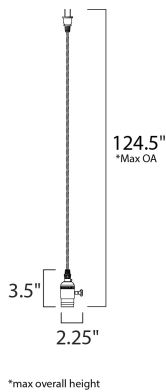

MEASUREMENTS

DIMENSION : 2.25" L x 2.25" W x 3.5" H
 MAX OAH : 124.5" OAH
 HANGING WEIGHT : 4.4 lb
 WIRE LENGTH : 120"

LAMPING

INPUT VOLTAGE : 120V
 BULB : 1 x 60W Incandescent E26 Medium , 60W Total
 BULB INCLUDED : (Not Included)
 DIMMABLE : Yes