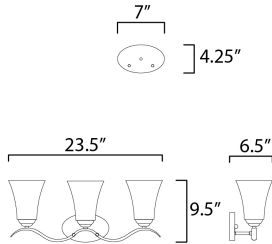

**PRODUCT DESCRIPTION**

Gently waving arms of Satin Nickel or Oil Rubbed Bronze support tall-profile Frosted glass shades creating a scale normally not found in this category of lighting. The bath vanity may be installed up or down and also includes a Polished Chrome finish.

**MEASUREMENTS**

DIMENSION : 23.5" W x 9.5" H x 6.5" Ext  
 BACK PLATE : 7" W x 4.25" H x 7.5" HCO  
 HANGING WEIGHT : 6.82 lb

**LAMPING**

INPUT VOLTAGE : 120V  
 BULB : 3 x 60W Incandescent E26 Medium , 180W Total  
 BULB INCLUDED : (Not Included)  
 DIMMABLE : Yes  
 LIGHTING\_DIRECTION : Omni