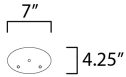

**MEASUREMENTS**

DIMENSION : 14.5" W x 9.5" H x 6.5" Ext  
 BACK PLATE : 7" W x 4.25" H x 7.5" HCO  
 HANGING WEIGHT : 5.5 lb

**LAMPING**

INPUT VOLTAGE : 120V  
 BULB : 2 x 60W Incandescent E26 Medium , 120W Total  
 BULB INCLUDED : (Not Included)  
 DIMMABLE : Yes  
 LIGHTING\_DIRECTION : Omni