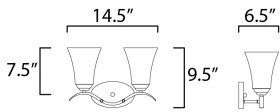

**PRODUCT DESCRIPTION**

Gently waving arms of Satin Nickel or Oil Rubbed Bronze support tall-profile Frosted glass shades creating a scale normally not found in this category of lighting. The bath vanity may be installed up or down and also includes a Polished Chrome finish.

**MEASUREMENTS**

DIMENSION : 14.5" W x 9.5" H x 6.5" Ext  
 BACK PLATE : 7" W x 4.25" H x 7.5" HCO  
 HANGING WEIGHT : 5.5 lb

**LAMPING**

INPUT VOLTAGE : 120V  
 BULB : 2 x 60W Incandescent E26 Medium , 120W Total  
 BULB INCLUDED : (Not Included)  
 DIMMABLE : Yes  
 LIGHTING\_DIRECTION : Omni