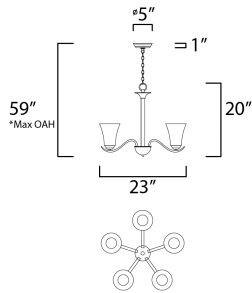

PRODUCT DESCRIPTION

Gently waving arms of Satin Nickel or Oil Rubbed Bronze support tall-profile Frosted glass shades creating a scale normally not found in this category of lighting. The bath vanity may be installed up or down and also includes a Polished Chrome finish.

*max overall height

MEASUREMENTS

DIMENSION : 23" L x 23" W x 20" H
 MAX OAH : 59" OAH
 CANOPY : 5" W x 1" H x 5" L
 HANGING WEIGHT : 10.56 lb

LAMPING

INPUT VOLTAGE : 120V
 BULB : 5 x 60W Incandescent E26 Medium , 300W Total
 BULB INCLUDED : (Not Included)
 DIMMABLE : Yes