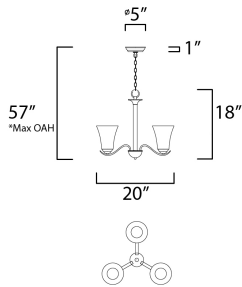

PRODUCT DESCRIPTION

Gently waving arms of Satin Nickel or Oil Rubbed Bronze support tall-profile Frosted glass shades creating a scale normally not found in this category of lighting. The bath vanity may be installed up or down and also includes a Polished Chrome finish.

ADDITIONAL

SLOPE: 90
OPERATING TEMPERATURE:
-20°C (-4°F), 40°C (104°F)

MEASUREMENTS

- DIMENSION : 20" L x 20" W x 18" H
- MAX OAH : 57" OAH
- CANOPY : 5" W x 1" H x 5" L
- HANGING WEIGHT : 7.15 lb

LAMPING