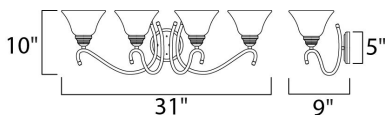

MEASUREMENTS

DIMENSION : 31" W x 10" H x 9" Ext
 BACK PLATE : 5" W x 5" H x 6.5" HCO
 HANGING WEIGHT : 6.59 lb

LAMPING

INPUT VOLTAGE : 120V
 BULB : 4 x 100W Incandescent E26 Medium , 400W Total
 BULB INCLUDED : (Not Included)
 DIMMABLE : Yes
 LIGHTING_DIRECTION : Both