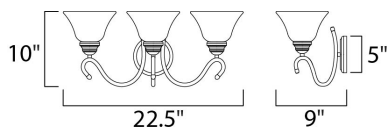

MEASUREMENTS

DIMENSION : 22.5" W x 10" H x 9" Ext
 BACK PLATE : 5" W x 5" H x 5" HCO
 HANGING WEIGHT : 4.96 lb

LAMPING

INPUT VOLTAGE : 120V
 BULB : 3 x 100W Incandescent E26 Medium , 300W Total
 BULB INCLUDED : (Not Included)
 DIMMABLE : Yes
 LIGHTING_DIRECTION : Both