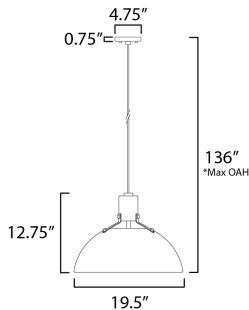

PRODUCT DESCRIPTION

Sockets are suspended above a metal spun dome in your choice of Black or White with Gold accents or Satin Nickel with Black accents. A clean and simple approach to modern or transitional lighting, the opening allows light to shine through the opening atop while providing functional light below. This break in the two parts is supported with straps and decorative rivets in complimentary finishes for a subtly tasteful two-tone finish. A coordinating pin-up wall sconce offers a bedside application to this design with integrated switch on its back plate and two feet of cord cover that can be removed and hardwired per your preference.

FINISHES OPTION

-  Antique Brass / Black (ABBK)
-  Satin Nickel (SN)
-  White/Satin Brass (WTSBR)

MATERIAL

Aluminum, Steel

RATINGS

cETLus
Dry Location

ADDITIONAL

OPERATING TEMPERATURE:
-20°C (-4°F), 40°C (104°F)

MEASUREMENTS

- DIMENSION : 19.5" W x 12.75" H
- MAX OAH : 136" OAH
- CANOPY : 4.75" W x 0.75" H x 4.75" L
- HANGING WEIGHT : 3.53 lb

LAMPING

- INPUT VOLTAGE : 120V
- BULB : 1 x 60W Incandescent E26 Medium , 60W Total
- BULB INCLUDED : (Not Included)
- DIMMABLE : Y