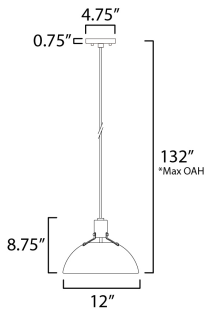

**PRODUCT DESCRIPTION**

Sockets are suspended above a metal spun dome in your choice of Black or White with Gold accents or Satin Nickel with Black accents. A clean and simple approach to modern or transitional lighting, the opening allows light to shine through the opening atop while providing functional light below. This break in the two parts is supported with straps and decorative rivets in complimentary finishes for a subtly tasteful two-tone finish. A coordinating pin-up wall sconce offers a bedside application to this design with integrated switch on its back plate and two feet of cord cover that can be removed and hardwired per your preference.

\*max overall height

**MEASUREMENTS**

DIMENSION : 12" L x 12" W x 8.75" H  
 MAX OAH : 132" OAH  
 HANGING WEIGHT : 1.92 lb

**LAMPING**

INPUT VOLTAGE : 120V  
 BULB : 1 x 60W Incandescent E26 Medium , 60W Total  
 BULB INCLUDED : (Not Included)  
 DIMMABLE :