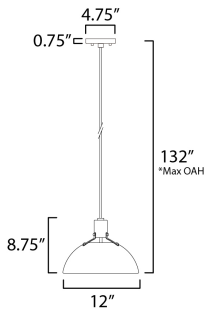

PRODUCT DESCRIPTION

Sockets are suspended above a metal spun dome in your choice of Black or White with Gold accents or Satin Nickel with Black accents. A clean and simple approach to modern or transitional lighting, the opening allows light to shine through the opening atop while providing functional light below. This break in the two parts is supported with straps and decorative rivets in complimentary finishes for a subtly tasteful two-tone finish. A coordinating pin-up wall sconce offers a bedside application to this design with integrated switch on its back plate and two feet of cord cover that can be removed and hardwired per your preference.

*max overall height

MEASUREMENTS

- DIMENSION : 12" W x 8.75" H
- MAX OAH : 132" OAH
- CANOPY : 4.75" W x 0.75" H x 4.75" L
- HANGING WEIGHT : 1.92 lb

LAMPING

- INPUT VOLTAGE : 120V
- BULB : 1 x 60W Incandescent E26 Medium , 60W Total
- BULB INCLUDED : (Not Included)
- DIMMABLE : Y