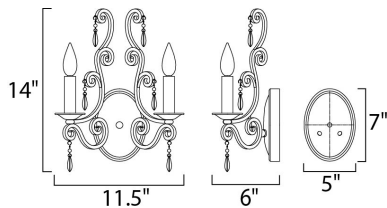

**MEASUREMENTS**

DIMENSION : 11.5" W x 14" H x 6" Ext  
 MAX OAH : 4.8" W x 6.89" H  
 HANGING WEIGHT : 2.2 lb

**LAMPING**

INPUT VOLTAGE : 120V  
 BULB : 2 x 60W Incandescent CA , 120W Total  
 DIMMABLE : Standard Dimmer  
 COLOR\_TEMP : 2700K  
 LIGHTING\_DIRECTION : Up