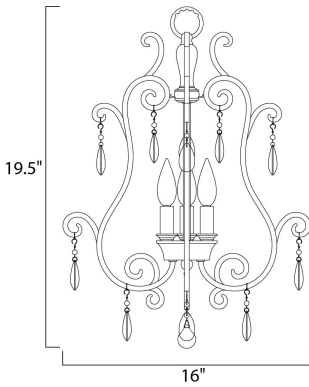

**PRODUCT DESCRIPTION**

Playfully regal, the Hampton collection's slender metalwork finished in Aspen Dust swirls around a clear resin column that mirrors ambient lights and images. Each metallic vine dangles sparkling clear crystals that reflect light from a wreath of "candles."

**MEASUREMENTS**

DIMENSION : 16" W x 19.5" H  
 HANGING WEIGHT : 6.65 lb

**LAMPING**

INPUT VOLTAGE : 120V  
 BULB : 3 x 60W Incandescent CA , 180W Total  
 DIMMABLE : Standard Dimmer  
 COLOR\_TEMP : 2700K