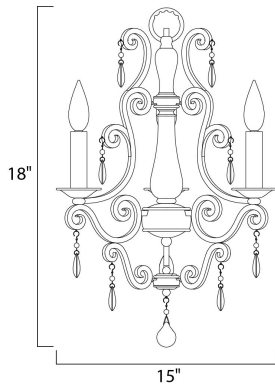

PRODUCT DESCRIPTION

Playfully regal, the Hampton collection's slender metalwork finished in Aspen Dust swirls around a clear resin column that mirrors ambient lights and images. Each metallic vine dangles sparkling clear crystals that reflect light from a wreath of "candles."

MEASUREMENTS

DIMENSION : 15" W x 18" H
 HANGING WEIGHT : 5.86 lb

LAMPING

INPUT VOLTAGE : 120V
 BULB : 3 x 60W Incandescent CA , 180W Total
 DIMMABLE : Standard Dimmer
 COLOR_TEMP : 2700K

FINISHES OPTION

 Auburn Dusk