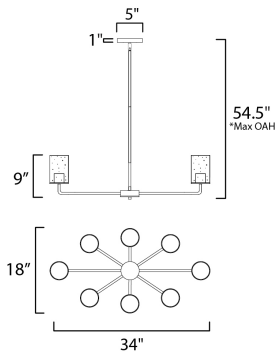

**ADDITIONAL**

OPERATING TEMPERATURE:  
-20°C (-4°F), 40°C (104°F)

\*max overall height

**MEASUREMENTS**

- DIMENSION : 34" W x 9" H
- MAX OAH : 54.5" OAH
- CANOPY : 5" W x 1" H x 5" L
- HANGING WEIGHT : 14.8 lb