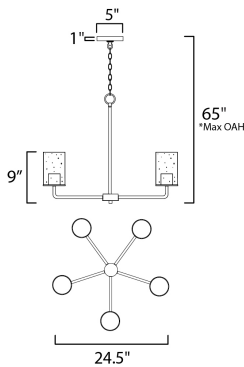

ADDITIONAL

OPERATING TEMPERATURE:
-20°C (-4°F), 40°C (104°F)

MEASUREMENTS

- DIMENSION : 24.5" W x 9" H
- MAX OAH : 65" OAH
- CANOPY : 5" W x 1" H x 5" L
- HANGING WEIGHT : 9.26 lb

LAMPING

- INPUT VOLTAGE : 120V
- BULB : 5 x 60W Incandescent E26 Medium , 300W Total
- BULB INCLUDED : (Not Included)
- DIMMABLE :