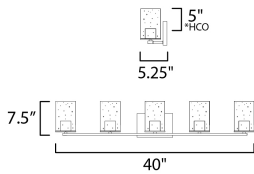

LAMPING

INPUT VOLTAGE : 120V
BULB : 5 x 60W Incandescent E26 Medium , 300W Total
BULB INCLUDED : (Not Included)
DIMMABLE : Y
LIGHTING_DIRECTION : Up/Down