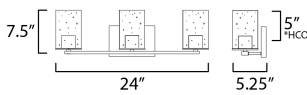

LAMPING

INPUT VOLTAGE : 120V
BULB : 3 x 60W Incandescent E26 Medium , 180W Total
BULB INCLUDED : (Not Included)
DIMMABLE : Y
LIGHTING_DIRECTION : Up/Down