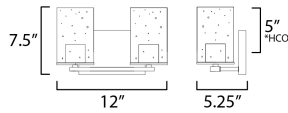

LAMPING

INPUT VOLTAGE : 120V
BULB : 2 x 60W Incandescent E26 Medium , 120W Total
BULB INCLUDED : (Not Included)
DIMMABLE :
LIGHTING_DIRECTION : Omni