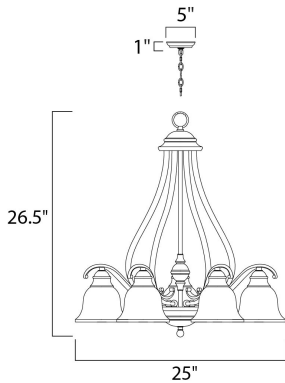

PRODUCT DESCRIPTION

A beautiful transitional collection with long flowing arms. Cool Ice glass perfectly compliments the rich Black finish.

MEASUREMENTS

DIMENSION : 25" L x 25" W x 26.5" H
 CANOPY : 5" W x 1" H x 5" L
 HANGING WEIGHT : 17.2 lb