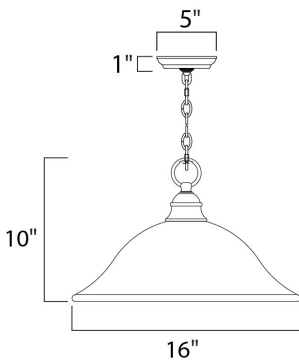

PRODUCT DESCRIPTION

A beautiful transitional collection with long flowing arms. Cool Ice glass perfectly compliments the rich Black finish.

MEASUREMENTS

DIMENSION : 16" W x 10" H
 CANOPY : 5" W x 1" H x 5" L
 HANGING WEIGHT : 5.47 lb

LAMPING

INPUT VOLTAGE : 120V
 BULB : 1 x 100W Incandescent E26 Medium , 100W Total
 BULB INCLUDED : (Not Included)
 DIMMABLE : Standard

FINISHES OPTION

 Black

GLASS

Ice IC

MATERIAL

Iron