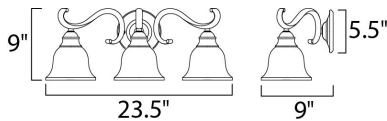

**PRODUCT DESCRIPTION**

A beautiful transitional collection with long flowing arms. Cool Ice glass perfectly compliments the rich Black finish.

**MEASUREMENTS**

- DIMENSION : 23.5" W x 9" H x 9" Ext
- BACK PLATE : 5.5" W x 5.5" H x 6" HCO
- HANGING WEIGHT : 6.7 lb

**LAMPING**

- INPUT VOLTAGE : 120V
- BULB : 3 x 60W Incandescent E26 Medium , 180W Total
- BULB INCLUDED : (Not Included)
- DIMMABLE : Yes

**FINISHES OPTION**

- Black (BK)

**GLASS**

Ice IC

**MATERIAL**

Steel, Glass