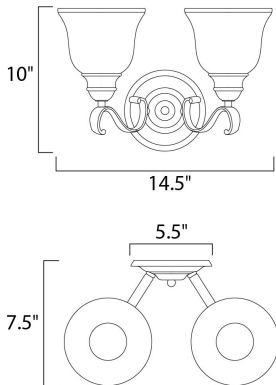

PRODUCT DESCRIPTION

A beautiful transitional collection with long flowing arms. Cool Ice glass perfectly compliments the rich Black finish.

MEASUREMENTS

DIMENSION : 14.5" W x 10" H x 7.5" Ext
 BACK PLATE : 5.3" W x 5.3" H x 5.5" HCO
 HANGING WEIGHT : 4.76 lb